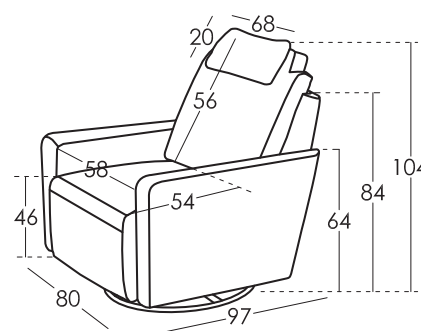

Cushions Measures

Seat

Measures

Width	80 cm
Height	104 cm
Depth	97 cm
Seat Height	46 cm
Arm Height	64 cm
Back Height	56 cm
Depth when open	146 cm
Net Weight	- kg
Gross Weight	28 kg
Volume m3	0,7 m3

Scheme