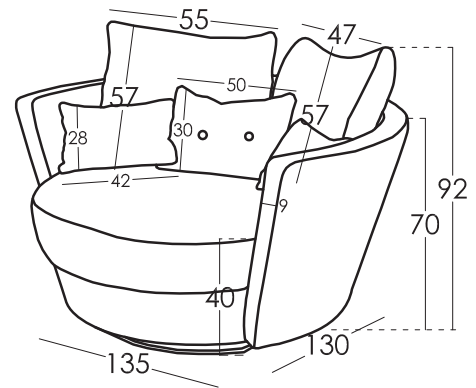

Scheme

Packaging

Shrink wrapping plastic packaging with protective corner brackets